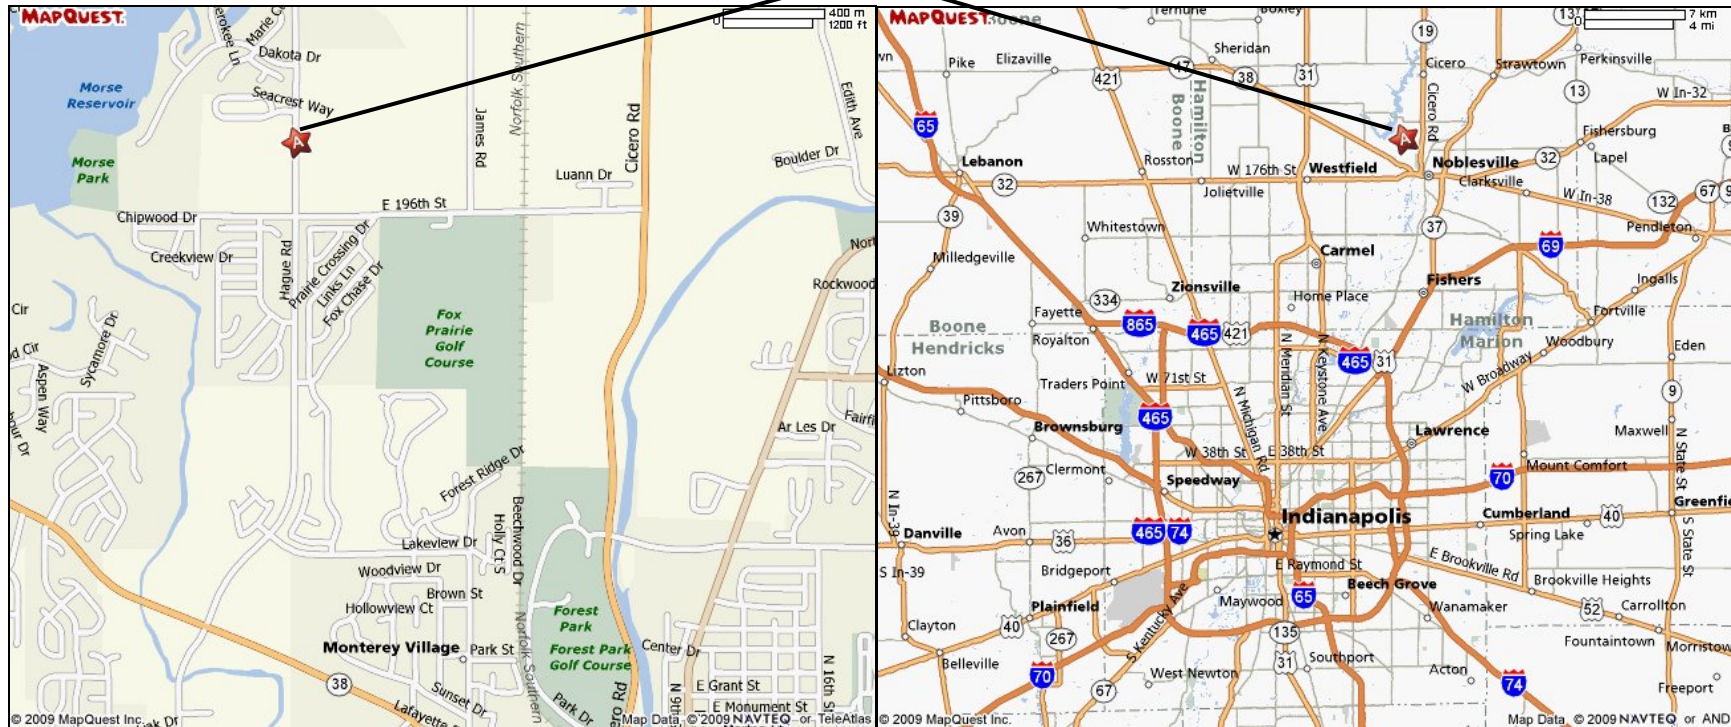

Noblesville Intermediate School
1990 Hague Road
Noblesville, IN 46062
Noblesville Intermediate Phone: (317) 776-7792
C.L.A.S.S. Phone: (317) 572-1576

NOBLESVILLE INTERMEDIATE SCHOOL

COMING FROM NORTH

From I65-S take Exit #146-IN47 Sheridan/Thorton. Turn left onto IN47 toward Sheridan (approx.16 miles). Bear right onto IN38 (approx 10 miles). Turn left onto Hague Road. Noblesville Intermediate will be on your right.

COMING FROM SOUTH

From I65-N take Exit #106-I465E. From I465 take Exit #37-I69N. From I69N bear left onto 37N via Exit#5. Turn left onto E Conner Street (IN32). Turn right onto Cicero Road (IN19). Turn left onto E 196th Street. Turn right onto Hague Road. Noblesville Intermediate will be on your right.

COMING FROM EAST

From I70-W take Exit #90-I465N. From I465 take Exit #37-I69N. From I69N bear left onto 37N via Exit#5. Turn left onto E Conner Street (IN32). Turn right onto Cicero Road (IN19). Turn left onto E 196th Street. Turn right onto Hague Road. Noblesville Intermediate will be on your right.

COMING FROM WEST

From I70-E OR US36-E exit onto I465N. From I465N take exit #31-US31/Meridian Street and go north on US31 toward Kokomo (approx 12.6 miles). Turn right onto IN38 (approx. 5.5 miles). Turn left onto Hague Road. Noblesville Intermediate will be on your right.