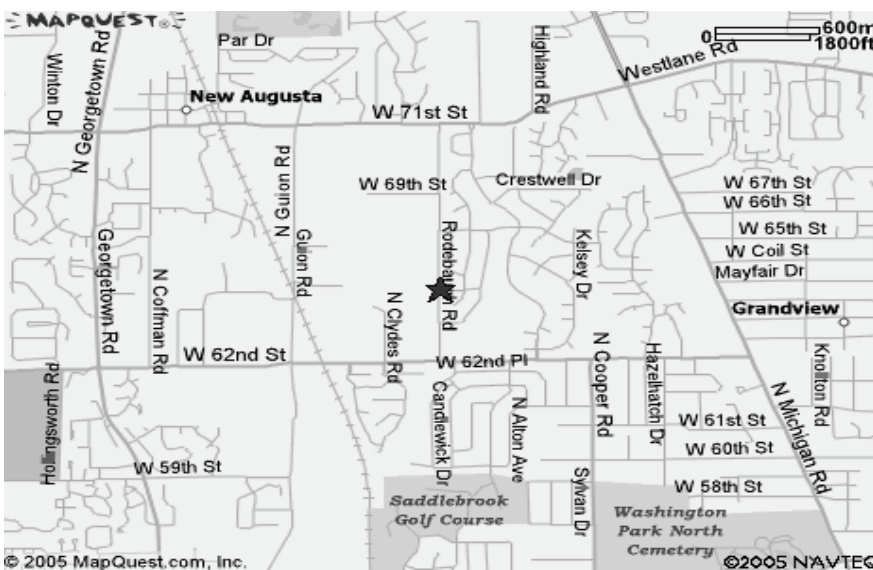

DIRECTIONS TO NEW AUGUSTA PUBLIC ACADEMY NORTH
6450 Rodebaugh Road
Indianapolis, IN 46268
Phone: (317) 387-4328 Fax: (317) 388-7786

*** New Augusta
Public Academy
North**

*** New Augusta
Public Academy
North**

From North

Merge onto US-31 S toward PLYMOUTH/INDIANAPOLIS. Merge onto I-465 W/US-421 N/US-52 W. Take the US-421 N/MICHIGAN RD exit- EXIT 27. Turn LEFT onto N MICHIGAN RD/US-421 S. Continue to follow N MICHIGAN RD. Turn RIGHT onto WESTLANE RD. WESTLANE RD becomes W 71ST ST. Turn LEFT onto RODEBAUGH RD.

From South

I-65 N to INDIANAPOLIS. **Go through Indianapolis using I-65.** Take I-465 North/East. Take the 71st Street Exit. Go East on 71st Street. Turn RIGHT (south) onto RODEBAUGH RD.

From East

*I-70 W to INDIANAPOLIS. Merge onto I-65 N via EXIT 83B toward CHICAGO. Merge onto I-465 N. Take the 71ST ST exit. Go East on 71st Street. Turn RIGHT (south) onto RODEBAUGH RD.

From West

Coming from *I-70 E or US-36 E to INDIANAPOLIS. Merge onto I-465 N. Take the 71ST ST exit- EXIT 21. Take the ramp toward INDIANAPOLIS. Merge onto W 71ST ST. Turn RIGHT onto RODEBAUGH RD.