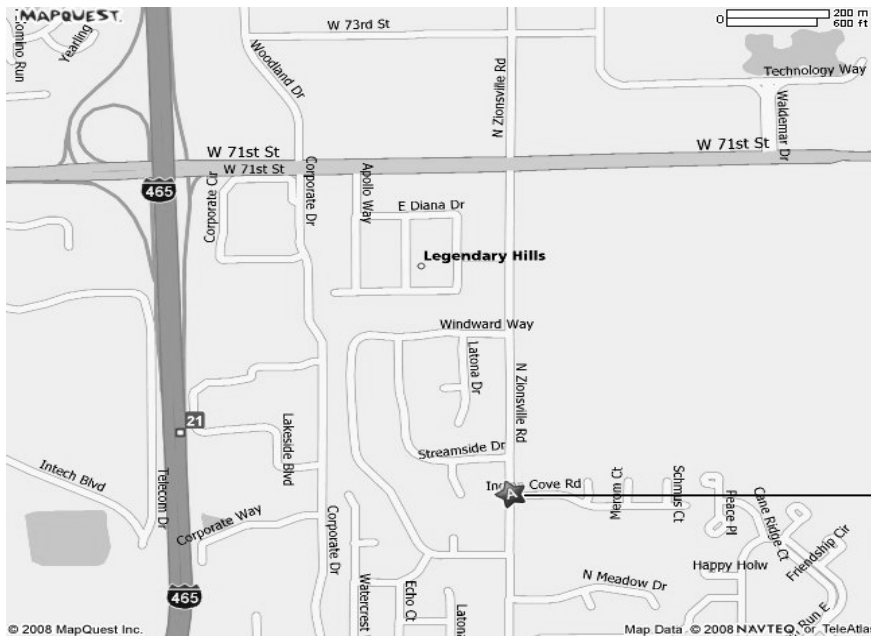

DIRECTIONS TO PIKE FRESHMAN CENTER

6801 Zionsville Road
Indianapolis, IN 46268
Phone: (317) 347-8600

★ Pike
Freshman
Center

★ Pike
Freshman
Center

From North

I-65 S to Indianapolis. Take Exit #124-71st St. and turn left onto 71st St. Turn right onto Zionsville Rd.

From South

I-65 N to Indianapolis. **Go through Indianapolis using I-65.** Take I-465 N at Exit# 123. At Exit# 21, take ramp right and follow signs for 71st ST. Turn right onto 71st St. Turn right onto Zionsville Rd.

From East

I-70 W to Indianapolis. Merge onto I-65 N via Exit# 83B toward Chicago. Merge onto I-465 N. Take Exit #21 onto 71st St. Turn right onto Zionsville Rd.

From West

Coming from I-70 E, I-74 E or US-36 E to Indianapolis. Merge onto I-465 N. Take Exit# 21 to 71st St toward Indianapolis. Turn right onto Zionsville Rd.